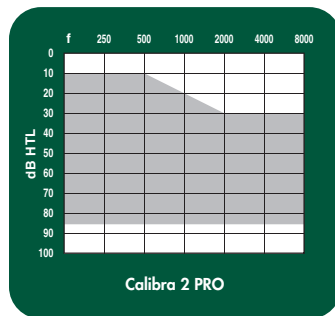

Calibra 2 PRO P

Suggested fitting range:

Calibra 2 PRO P BTE

Technical Description:

The Calibra 2 PRO P (power) directional BTE is a premier-level 100% DSP circuit with seven channels, four adjustable compression channels, three independently programmable memories with a fourth memory dedicated solely for audio input. This BTE features an endless volume control wheel. Other outstanding features of the Calibra 2 PRO P include Automatic Microphone Management, Broadband Adaptive Directional Microphone, DataLogging, Feedback Cancellation, and four personalized choices for Environment and Noise Management: speech, speech in noise, noise, and music. Rexton's easy-to-use software helps you program this superior technology by incorporating new and improved fitting protocols in a familiar programming platform.

Fitting Recommendation:

The Calibra 2 PRO P BTE is an excellent choice for mild to severe hearing loss of many configurations including flat, sloping, high frequency, and reverse curve.

Standard Features: